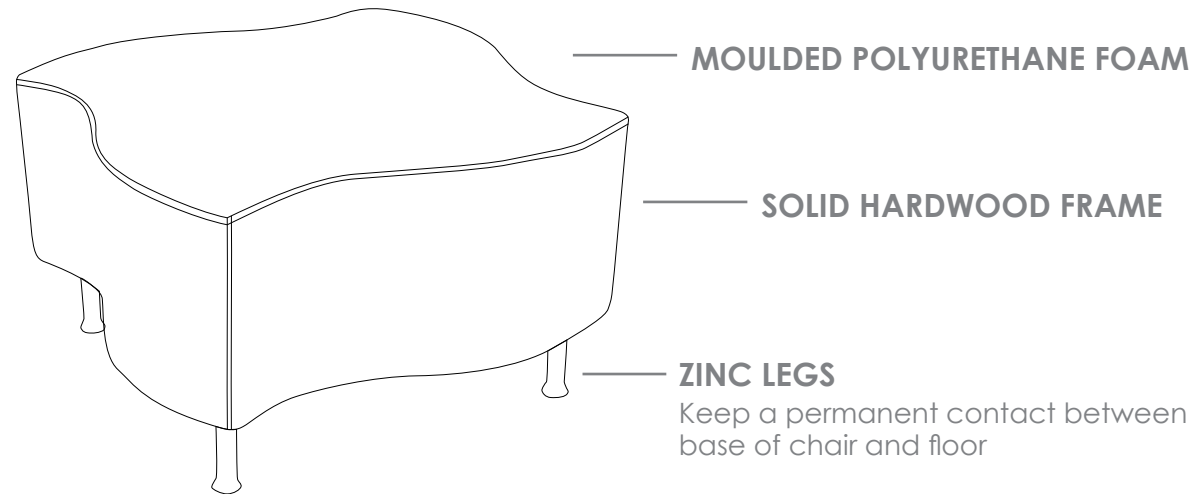

R7 OTTOMANS

IMPRESS

FEATURES

IMPRESS FEATURES

- » Available in 2 options only
- » Moulded polyurethane foam
- » Solid hardwood frame
- » Zinc legs
- » Available in local fabrics
- » Optional frame or base colour (please allow 5 more days)
- » Suitable for indoor use only
- » 3 year warranty
- » Weight limit is 130kg

IMPRESS TABLE FEATURES

- » 8mm Tempered glass top
- » Chrome legs
- » Optional frame or base colour (please allow 5 more days)
- » Suitable for indoor use only
- » 3 year warranty

INDOOR USE ONLY

✗ Do not use as a step ladder

IMPRESS-1