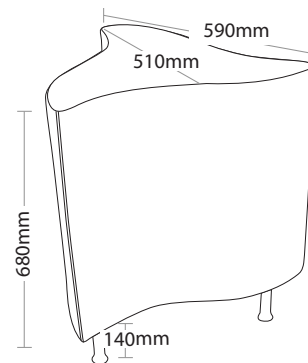

INDOOR USE ONLY

✗ Do not use as a step ladder

IMPRESS-1