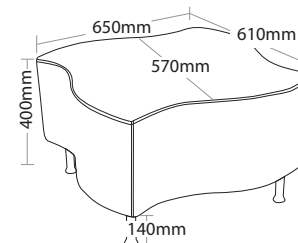

R7 OTTOMANS

IMPRESS

FEATURES

IMPRESS FEATURES

- » Available in 2 options only
- » Moulded polyurethane foam
- » Solid hardwood frame
- » Zinc legs
- » Available in local fabrics
- » Optional frame or base colour (please allow 5 more days)
- » Suitable for indoor use only
- » 3 year warranty
- » Weight limit is 130kg

IMPRESS TABLE FEATURES

- » 8mm Tempered glass top
- » Chrome legs
- » Optional frame or base colour (please allow 5 more days)
- » Suitable for indoor use only
- » 3 year warranty

INDOOR USE ONLY

✗ Do not use as a step ladder

IMPRESS-2